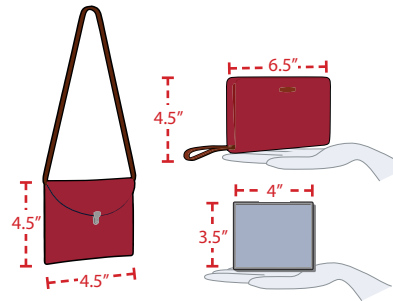

### APPROVED BAG EXAMPLES

#### CLEAR TOTE

Clear Plastic Vinyl or PVC  
Does not exceed 12" x 6" x 12"

#### PLASTIC STORAGE BAG

1 Gallon  
Re-Usable, Clear

#### SMALL CLUTCH BAG

Approximately the size of a hand, with or without a strap  
No larger than 4.5" x 6.5"